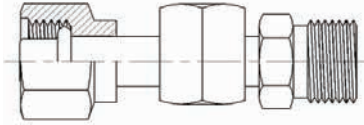

27-0710
T-splicer 5/8" Copper

Part No.	Description
27-2107	Splicer - Straight 5/8" Hose x 1/2" Hose
27-0244	3/4" Hose x 5/8" Hose
27-0018	5/8" Hose x .035" Hose

Nipples

27-0141
Elbow 3/8" male x 3/8" female

Heater Hose

- 27-0017 Heater hose elbow 5/8" (standard) black.
- 27-0019 Heater hose elbow 3/4" (standard) black

- 27-0025 Heater hose 5/8" (standard) black sold per 250 feet reels
- 27-0220 Heater hose 3/4" (standard) black sold per 50 feet rolls
- 27-0225 Heater hose 5/8" (heavy duty) black sold per 50 foot rolls
- 27-0235 Silicon hose 5/8" (long life) green or blue sold per foot
- 27-0238 Silicon hose 3/4" (long life) green or blue sold per foot

(See also hose insulation and sleeves under hose section.)

Service for (R134a)

Part No.	Description
27-0015	Switch Port In-Line O-Ring style 5/8"-18 M 5/8 "-18 Fe Port is 3/8 "-24

Part No.	Description
YC-14-00351-00	Valve Core Standard flow .210"-36 M

Part No.	Description
27-1235	Valve Core Hi-flow .75"x 6 M Seal Compounds Compatible with R134a and Lubricants

Part No.	Description
28-0287	Plastic Cap for R134a Service Port Hi-Side Cap (Standard Flow)
28-0246	Plastic Cap
28-0247	Plastic Cap
27-1234	Valve Core
28-0288	Lo-Side Cap (High Flow)