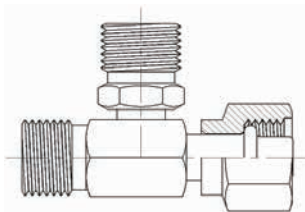

Heater Hose

- 27-0017 Heater hose elbow 5/8" (standard) black.
- 27-0019 Heater hose elbow 3/4" (standard) black

- 27-0025 Heater hose 5/8" (standard) black sold per 250 feet reels
- 27-0220 Heater hose 3/4" (standard) black sold per 50 feet rolls
- 27-0225 Heater hose 5/8" (heavy duty) black sold per 50 foot rolls
- 27-0235 Silicon hose 5/8" (long life) green or blue sold per foot
- 27-0238 Silicon hose 3/4" (long life) green or blue sold per foot

(See also hose insulation and sleeves under hose section.)

Service for (R134a)

Part No.	Description
27-0015	Switch Port In-Line O-Ring style 5/8"-18 M 5/8 "-18 Fe Port is 3/8 "-24

Part No.	Description
YC-14-00351-00	Valve Core Standard flow .210"-36 M

Part No.	Description
27-1235	Valve Core Hi-flow .75"x 6 M Seal Compounds Compatible with R134a and Lubricants

Part No.	Description
28-0287	Plastic Cap for R134a Service Port Hi-Side Cap (Standard Flow)
28-0246	Plastic Cap
28-0247	Plastic Cap
27-1234	Valve Core
28-0288	Lo-Side Cap (High Flow)

Part No.	Description
27-3376	Adapter Tee O-ring style 5/8"-18 M
27-3375	7/8"-14 M

Part No.	Description
27-1803	Screw-on Adapter Straight R134a Service Port For retrofit 7/16"-20 Fe 13mm R134 Permanently Converts Service To Low Side Port