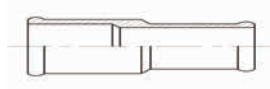

Item	Part No.	Description
1	40-01094-01	Fitting, Hose, Barb, 3/16 x 1/8 MPT
2	40-01094-02	Fitting, Hose, Barb, 1/4 x 1/8 MPT
3	40-01094-03	Fitting, Hose, Barb, 1/4 x 1/4 MPT
4	40-01094-04	Fitting, Hose, Barb, 1/4 x 3/8 MPT
5	40-01094-05	Fitting, Hose, Barb, 5/16 x 1/8 MPT
6	40-01094-06	Fitting, Hose, Barb, 5/16 x 1/4 MPT
7	40-01094-07	Fitting, Hose, Barb, 3/8 x 1/8 MPT
8	40-01094-08	Fitting, Hose, Barb, 3/8 x 1/4 MPT
9	40-01094-09	Fitting, Hose, Barb, 3/8 x 3/8 MPT
10	40-01094-10	Fitting, Hose, Barb, 1/2 x 1/4 MPT
11	40-01094-11	Fitting, Hose, Barb, 1/2 x 3/8 MPT
12	40-01094-12	Fitting, Hose, Barb, 1/2 x 1/2 MPT
13	40-01094-13	Fitting, Hose, Barb, 1/2 x 3/4 MPT
14	40-01094-14	Fitting, Hose, Barb, 5/8 x 3/8 MPT
15	40-01094-15	Fitting, Hose, Barb, 5/8 x 1/2 MPT
16	40-01094-16	Fitting, Hose, Barb, 3/4 x 1/2 MPT
17	40-01094-17	Fitting, Hose, Barb, 3/4 x 3/4 MPT
18	40-01094-18	Fitting, Hose, Barb, 1/8 x 1/8 MPT
19	40-01094-19	Fitting, Hose, Barb, 5/8 x 1/8 MPT
20	40-01094-20	Fitting, Hose, Barb, 1 x 3/4 MPT

Splicers and Adapters

27-0102
Y-splicer 5/8" 43% fibreglass reinforced nylon 6/12. For 5/8 and 3/4" hose.

27-0244
Straight splicer 3/4" x 5/8", steel

27-0278
Elbow 5/8" Plastic
27-0125
Elbow 5/8" Copper (not pictured)

27-0018
Straight splicer 5/8" copper
27-1110
Straight splicer 3/4" copper
27-0018

27-0098
Adapter converts 3/8" male to 1/2" male pipe (not pictured)

27-0140
Adapter converts 3/4" male to 3/8" male pipe (not pictured)

27-0710
T-splicer 5/8" Copper

Part No.	Description
27-2107	Splicer - Straight 5/8" Hose x 1/2" Hose
27-0244	3/4" Hose x 5/8" Hose
27-0018	5/8" Hose x .035" Hose

Nipples

27-0141
Elbow 3/8" male x 3/8" female