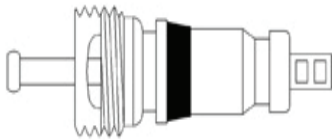

27-0710
T-splicer 5/8" Copper

Part No.	Description
27-2107	Splicer - Straight 5/8" Hose x 1/2" Hose
27-0244	3/4" Hose x 5/8" Hose
27-0018	5/8" Hose x .035" Hose

Nipples

27-0141
Elbow 3/8" male x 3/8" female

27-0140
Adapter 3/4" male NPT x 3/8 female NPT, brass

27-1159
Hex nipple 3/4" hose x 3/4" male
NPT, brass

27-0097
Hex nipple 5/8" hose x 3/8" male
NPT, steel
27-0371
Hex nipple 3/4" hose x 1/2" male
NPT, steel

Heater Hose

- 27-0017 Heater hose elbow 5/8" (standard) black.
- 27-0019 Heater hose elbow 3/4" (standard) black

- 27-0025 Heater hose 5/8" (standard) black sold per 250 feet reels
- 27-0220 Heater hose 3/4" (standard) black sold per 50 feet rolls
- 27-0225 Heater hose 5/8" (heavy duty) black sold per 50 foot rolls
- 27-0235 Silicon hose 5/8" (long life) green or blue sold per foot
- 27-0238 Silicon hose 3/4" (long life) green or blue sold per foot

(See also hose insulation and sleeves under hose section.)

Service for (R134a)

Part No.	Description
27-0015	Switch Port In-Line O-Ring style 5/8"-18 M 5/8 "-18 Fe Port is 3/8 "-24

Part No.	Description
YC-14-00351-00	Valve Core Standard flow .210"-36 M