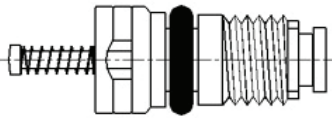

27-0710
T-splicer 5/8" Copper

Part No.	Description
27-2107	Splicer - Straight 5/8" Hose x 1/2" Hose
27-0244	3/4" Hose x 5/8" Hose
27-0018	5/8" Hose x .035" Hose

Nipples

27-0141
Elbow 3/8" male x 3/8" female

Heater Hose

- 27-0017 Heater hose elbow 5/8" (standard) black.
- 27-0019 Heater hose elbow 3/4" (standard) black

- 27-0025 Heater hose 5/8" (standard) black sold per 250 feet reels
- 27-0220 Heater hose 3/4" (standard) black sold per 50 feet rolls
- 27-0225 Heater hose 5/8" (heavy duty) black sold per 50 foot rolls
- 27-0235 Silicon hose 5/8" (long life) green or blue sold per foot
- 27-0238 Silicon hose 3/4" (long life) green or blue sold per foot

(See also hose insulation and sleeves under hose section.)

Service for (R134a)

Part No.	Description
27-0015	Switch Port In-Line O-Ring style 5/8"-18 M 5/8 "-18 Fe Port is 3/8 "-24

Part No.	Description
YC-14-00351-00	Valve Core Standard flow .210"-36 M

Part No.	Description
27-1235	Valve Core Hi-flow .75"x 6 M Seal Compounds Compatible with R134a and Lubricants

Part No.	Description
28-0287	Plastic Cap for R134a Service Port Hi-Side Cap (Standard Flow)
28-0246	Plastic Cap
28-0247	Plastic Cap
27-1234	Valve Core
28-0288	Lo-Side Cap (High Flow)