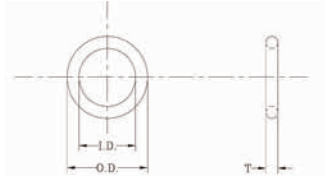

O-Rings

Part No.	Description	I.D.	O.D.	T
T27-0601	O-Ring #6	7.65	7/16"	1.78
27-0602	O-Ring #8	10.82	9/16"	1.78
27-0603	O-Ring #10	14	11/16"	1.78
27-0604	O-Ring #12	17.17	13/16"	1.78
27-0647	O-Ring #7		For pressure switches	
27-0693	O-Ring		For solenoid valve