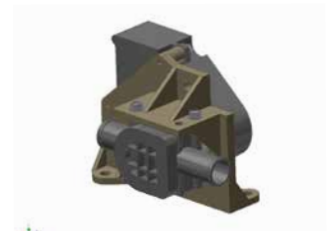

**Heater Solenoids Valve**

26-0348  
Heater solenoid valve 12V, 3/4" 2 way

26-0330  
Heater solenoid valve 24V 3/4" 3 way

26-0194  
Heater solenoid valve 24V, 3/4" 2 way

**Heater Control Valves**

26-0025  
Heater control valve 5/8"\*  
pull to open

26-0043  
Heater control valve 5/8"  
3-way. Inlet from bottom  
when bracket on top\*.  
Pull for water flow to left side.

27-0064  
Shut off valve 5/8" x 5/8" hose

26-0074  
Heater control valve 5/8"\*  
pull to open

27-0100  
Shut off valve 5/8" hose  
x 3/8" male pipe

26-1661 24V  
26-1656 12V  
Motorized Heater  
control valve 5/8"

26-0154  
Heater control valve 3/4"\*  
pull to open

\*Heater control valve is directional and will leak if connected wrong

## Expansion valves

**26-0162** Expansion valve R12/R134a, 2 Ton  
**26-0167** Expansion valve R22, 2 Ton  
 12" cap tube, 5/8"-18 male inlet and 3/4" -16 male outlet

**26-0580** Expansion valve R134a Externally equalized, 5/8"-18 male inlet, 3/4"-16 male outlet 18" capillary tube and 18" external capillary tube with 1/4" Fe nut, 1.5 Ton