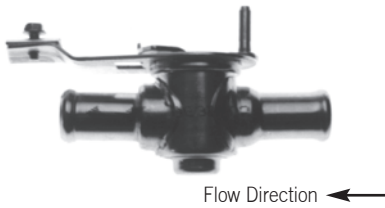

**Heater Solenoids Valve**

26-0348  
Heater solenoid valve 12V, 3/4" 2 way

26-0330  
Heater solenoid valve 24V 3/4" 3 way

26-0194  
Heater solenoid valve 24V, 3/4" 2 way

**Heater Control Valves**

26-0025  
Heater control valve 5/8"\*  
pull to open

26-0043  
Heater control valve 5/8"  
3-way. Inlet from bottom  
when bracket on top\*.  
Pull for water flow to left side.

27-0064  
Shut off valve 5/8" x 5/8" hose

26-0074  
Heater control valve 5/8"\*  
pull to open

27-0100  
Shut off valve 5/8" hose  
x 3/8" male pipe

26-1661 24V  
26-1656 12V  
Motorized Heater  
control valve 5/8"

26-0154  
Heater control valve 3/4"\*  
pull to open

\*Heater control valve is directional and will leak if connected wrong

**26-0190** Block expansion valve R12/R134a  
**26-0384** Block expansion valve R22  
 2 ton externally equalized, 3/4" -16 connection to coil, 5/8"-18 inlet and 7/8"-14 outlet female

**26-0006** Bulb clamp cadmium plated for above expansion valves