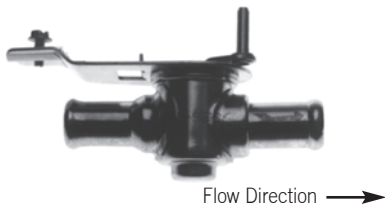

**Heater Solenoids Valve**

26-0348  
Heater solenoid valve 12V, 3/4" 2 way

26-0330  
Heater solenoid valve 24V 3/4" 3 way

26-0194  
Heater solenoid valve 24V, 3/4" 2 way

**Heater Control Valves**

26-0025  
Heater control valve 5/8"\*  
pull to open

26-0043  
Heater control valve 5/8"  
3-way. Inlet from bottom  
when bracket on top\*.  
Pull for water flow to left side.

27-0064  
Shut off valve 5/8" x 5/8" hose

26-0074  
Heater control valve 5/8"\*  
pull to open

27-0100  
Shut off valve 5/8" hose  
x 3/8" male pipe

26-1661 24V  
26-1656 12V  
Motorized Heater  
control valve 5/8"

26-0154  
Heater control valve 3/4"\*  
pull to open

\*Heater control valve is directional and will leak if connected wrong

**26-0190** Block expansion valve R12/R134a  
**26-0384** Block expansion valve R22  
 2 ton externally equalized, 3/4" -16 connection to coil, 5/8"-18 inlet and 7/8"-14 outlet female

**26-0006** Bulb clamp cadmium plated for above expansion valves